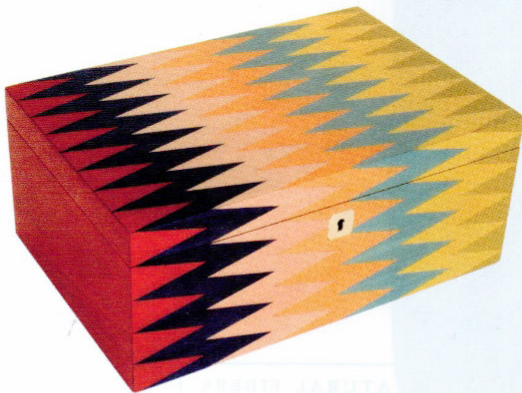

LOUNGE ACT
 LA DESIGNER MICHAEL BERMAN CREATED HIS
PERRY LOUNGE IN THE VEIN OF A 1940S LUXURY
 CAR. WITH A BUCKET SEAT AND OAK DETAILING THAT
 BRINGS CHROME ORNAMENTATION TO MIND,
 IT WILL INVITE RELAXING AT CRUISING SPEED;
price upon request, michaelbermanlimited.com.

ABSTRACT EXPRESSION
 ROSEMARY HALLGARTEN'S **COLOR SURGE**
THROW HAS ROOTS IN FINE ART—THE
 ABSTRACT MODERNIST PAINTINGS OF
 MARK ROTHKO. THE VIBRANT HUES ARE
 HANDPAINTED ONTO BABY ALPACA WOOL,
 AND ARE AVAILABLE AT THOMAS LAVIN IN
 LOS ANGELES; \$780, *thomaslavin.com.*

covet LIST

SPRING IS THE TIME OF YEAR FOR
 REINVENTION, SO SPRUCE UP YOUR SPACE
 WITH THESE PICKS FROM OUR PARTNERS.

VELVET-LINED VALET
 EACH COLORFUL ZIG AND ZAG OF THIS WOODEN
JEWELRY BOX BY ERCOLANO IS HAND LAID BY
 ARTISANS TRAINED IN MARQUETRY TECHNIQUES PASSED
 DOWN THROUGH THEIR FAMILIES IN THE SORRENTO
 REGION OF ITALY. AVAILABLE IN THREE SIZES FROM
 ATYS IN SAN FRANCISCO; \$890, *atysdesign.com.*