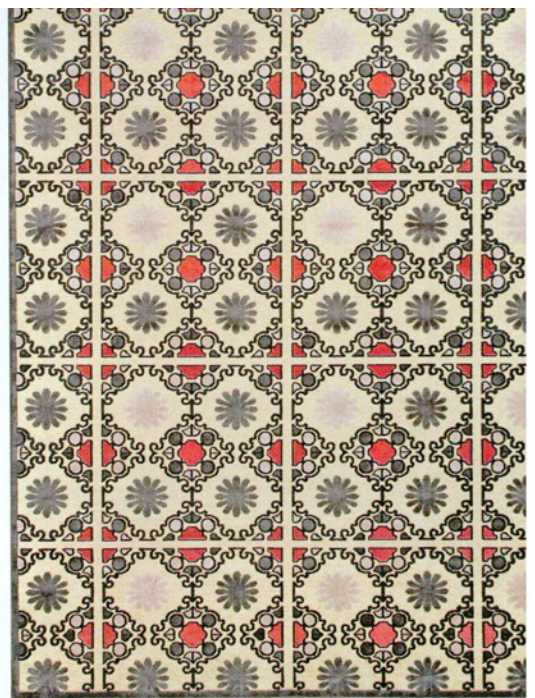

## DISCOVERIES

A cutout handle distinguishes the button-tufted back of **Julian Chichester's** Sorrento side chair. Shown with legs in truffle color, one of eight finishes offered, it can be covered in any of the firm's standard fabrics—pictured is peapod linen—or c.o.m. and measures 37" h. x 21" w. x 25" d. Prices start at \$2,025. [julianchichester.com](http://julianchichester.com), 336-886-2454

Among the seven designs in the Saphir Obzeet collection by **Feizy Rugs** is this abstracted floral pattern, which updates the kaleidoscopic motif of traditional Moorish tile with a contemporary palette. Executed in viscose pile on a chenille ground, a 2' x 4' carpet costs \$110; other sizes available. [feizy.com](http://feizy.com), 800-779-0877