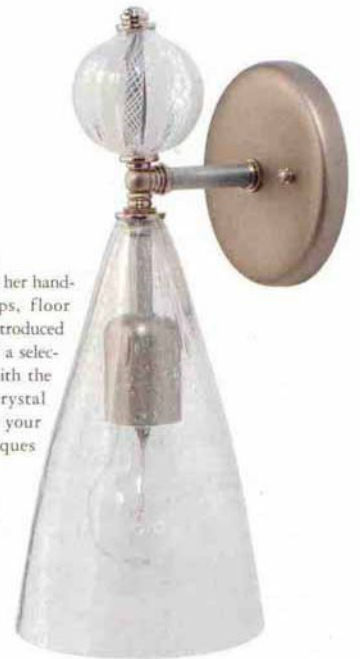

### WONDER LAND

*Alice's Mirrored Cabinet* by Madeline Stuart in antiqued mirror and white-gold moldings comes in single- or double-door versions with an ice-blue lacquer interior. We can see it bedside, in an entry or the dining room. Custom colors available. Through your designer at Thomas Lavin, Pacific Design Center.