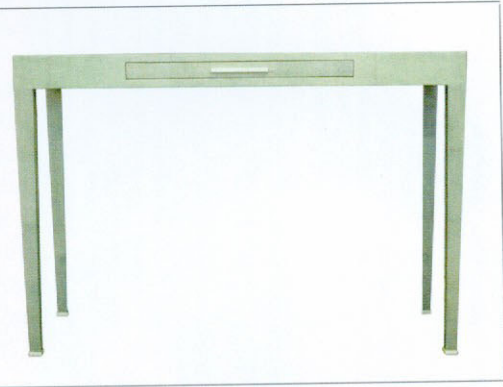

SHOWROOM

Material Culture

Exotic elements find contemporary applications

Philip Nimmo Ironworks, Pietra Santa Fire Screen

When Philip Nimmo discovered a dearth of stylish fire screens and accessories, the Los Angeles-based interior designer created his own line, Philip Nimmo Ironworks. His latest piece, the Pietra Santa Fire Screen ($16,125), integrates the unique colors and shapes of geode formations. Each screen is custom-made in sizes up to 32" h x 40" w with iron posts that curve around individual geodes. Available with or without mesh, the design offers a wide range of finishes and stones to choose from.

more information: www.philipnimmoironworks.com or 323.653.1209

Ironies, Forte armoire

Kate McIntyre and Brad Huntzinger, founders of the Berkeley-based furnishings company Ironies, are known for using unexpected materials in their work, and their new Forte armoire is an exquisite example. The design features a wood case, accented with cast brass legs and handles, and doors sheathed in a radiating pattern of mottled capiz shells. The armoire is also offered in mother of pearl, parchment, pen shell or rustic buffalo horn. Prices available to the trade upon request.

more information: www.ironies.com or 510.644.2100

Moroso, Paper Planes by Doshi Levien

Designers Nipa Doshi and Jonathan Levien marry the mathematical imagery of folded graph paper with the glitz of Swarovski crystals in their Paper Planes chair for Moroso. A steel structure upholstered with cold-cured polyurethane foam makes up the chair's body, which is covered with a printed black-and-white Kvadrat fabric highlighted with thin lines of crystals, or in Jacquard without the crystals. The chair, measuring 35¾" h x 37" w x 30" d, also comes with a higher backrest and leather trim, and prices start at $4,096.

more information: www.morosousa.com or 800.705.6863

Eric Brand Furniture, Shagreen Console

The Shagreen Console exemplifies Eric Brand's signature style by combining the simple lines of a single drawer console table with the allure of exotic materials. Entirely covered in shagreen, the console ($5,300) is highlighted with inlaid bone on the top surface, the feet and the drawer pull. The elegant piece measures 33" h x 48" w x 18" d and is available in natural, green, black, grey, orange or coffee hues through Thomas Lavin in Los Angeles.

more information: www.ebstyle.com or 650.259.0207

—Karin Rose