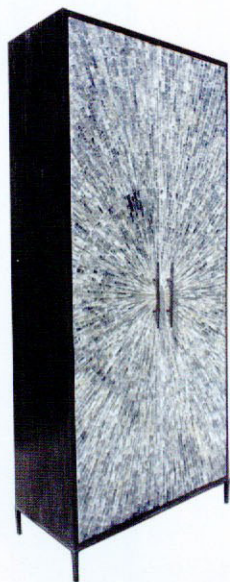

SHOWROOM

Material Culture

Exotic elements find contemporary applications

Philip Nimmo Ironworks, Pietra Santa Fire Screen

When Philip Nimmo discovered a dearth of stylish fire screens and accessories, the Los Angeles-based interior designer created his own line, Philip Nimmo Ironworks. His latest piece, the Pietra Santa Fire Screen ($16,125), integrates the unique colors and shapes of geode formations. Each screen is custom-made in sizes up to 32" h x 40" w with iron posts that curve around individual geodes. Available with or without mesh, the design offers a wide range of finishes and stones to choose from.

more information: www.philipnimmoironworks.com or 323.653.1209

Ironies, Forte armoire

Kate McIntyre and Brad Huntzinger, founders of the Berkeley-based furnishings company Ironies, are known for using unexpected materials in their work, and their new Forte armoire is an exquisite example. The design features a wood case, accented with cast brass legs and handles, and doors sheathed in a radiating pattern of mottled capiz shells. The armoire is also offered in mother of pearl, parchment, pen shell or rustic buffalo horn. Prices available to the trade upon request.

more information: www.ironies.com or 510.644.2100

Moroso, Paper Planes by Doshi Levien

Designers Nipa Doshi and Jonathan Levien marry the mathematical imagery of folded graph paper with the glitz of Swarovski crystals in their Paper Planes chair for Moroso. A steel structure upholstered with cold-cured polyurethane foam makes up the chair's body, which is covered with a printed black-and-white Kvadrat fabric highlighted with thin lines of crystals, or in Jacquard without the crystals. The chair, measuring 35¾" h x 37" w x 30" d, also comes with a higher backrest and leather trim, and prices start at $4,096.

more information: www.morosousa.com or 800.705.6863

Eric Brand Furniture, Shagreen Console

The Shagreen Console exemplifies Eric Brand's signature style by combining the simple lines of a single drawer console table with the allure of exotic materials. Entirely covered in shagreen, the console ($5,300) is highlighted with inlaid bone on the top surface, the feet and the drawer pull. The elegant piece measures 33" h x 48" w x 18" d and is available in natural, green, black, grey, orange or coffee hues through Thomas Lavin in Los Angeles.

more information: www.ebstyle.com or 650.259.0207

—Karin Rose