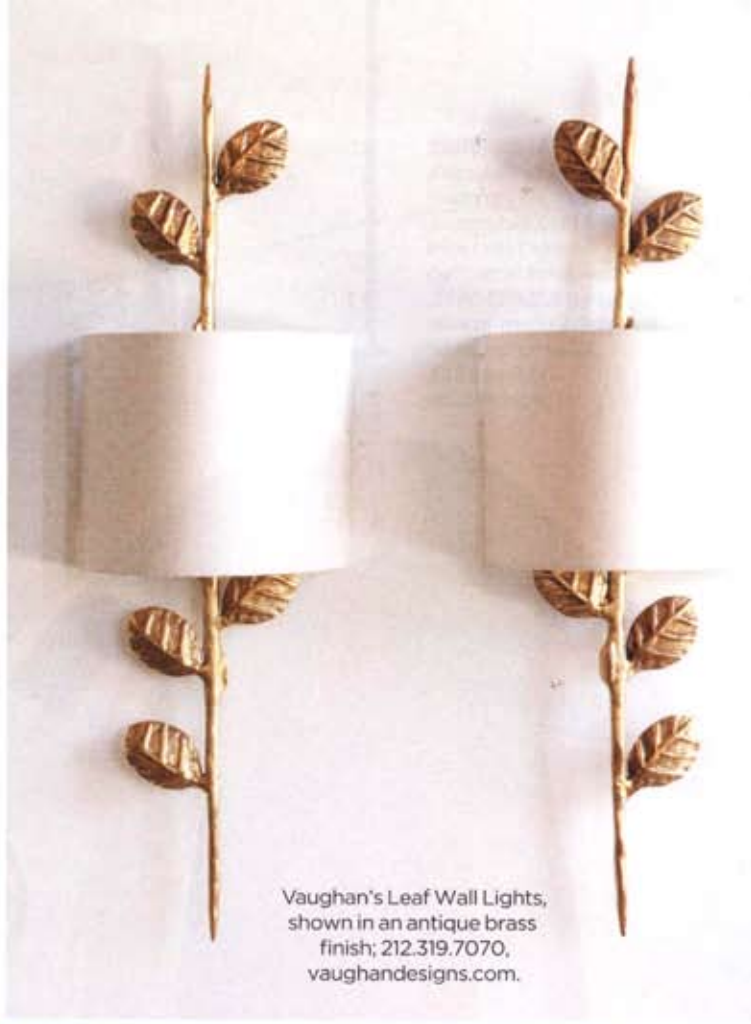

WESTERN Interiors

BOLD
NEW
STYLE!

**MODERN
DESERT LIVING >**

Cool Tahoe
Ski Retreat

Seattle's Red-Hot
Arctic Club

Entertaining:
A Designer's Guide

Inspired Lighting

14 Chic Design Gifts

DECEMBER / JANUARY 2009
\$5.95

SCONCES

The Beatrice Single Arm sconce from Fuse Lighting, available through Thomas Lavin; 310.278.2456, thomaslavin.com.

Vaughan's Leaf Wall Lights, shown in an antique brass finish; 212.319.7070, vaughandesigns.com.