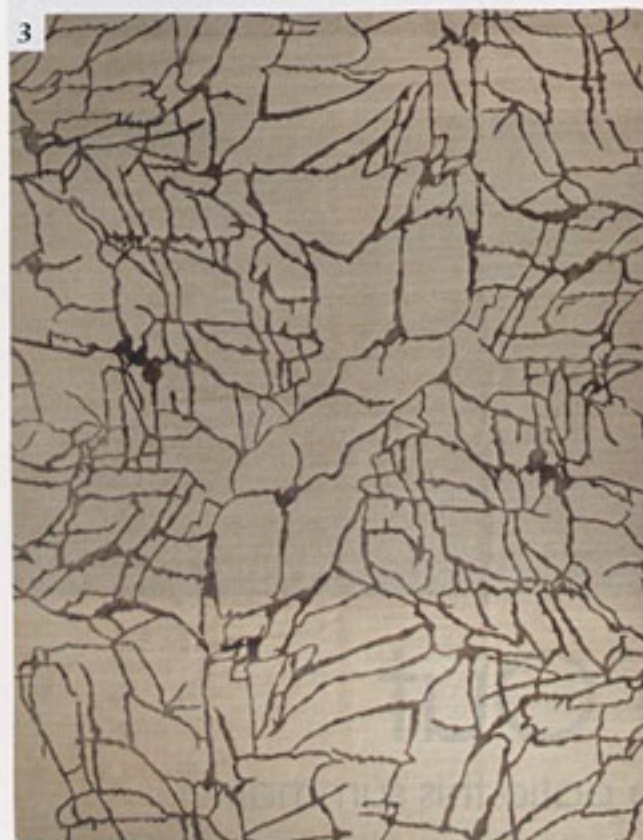

Back to nature

1. B&B Italia's Canasta collection. As shown: highback, $4,302; lowback, $3,507. 800.872.1697, www.bebitalia.com

2. Ondani, a Rubani wallpaper by Romo. Available from Thomas Lavin. $148/two rolls. 310.278.2456, www.thomaslavin.com

3. Tracery, a design from Kelly Wearstler's collection for The Rug Company. $115/sq. ft. 800.644.3963, www.therugcompany.info

4. A rug with an architectural motif from the Fornasetti collection for Roubini. $14,200 for a 7'4" square. 212.696.4648, www.roubinirugs.com